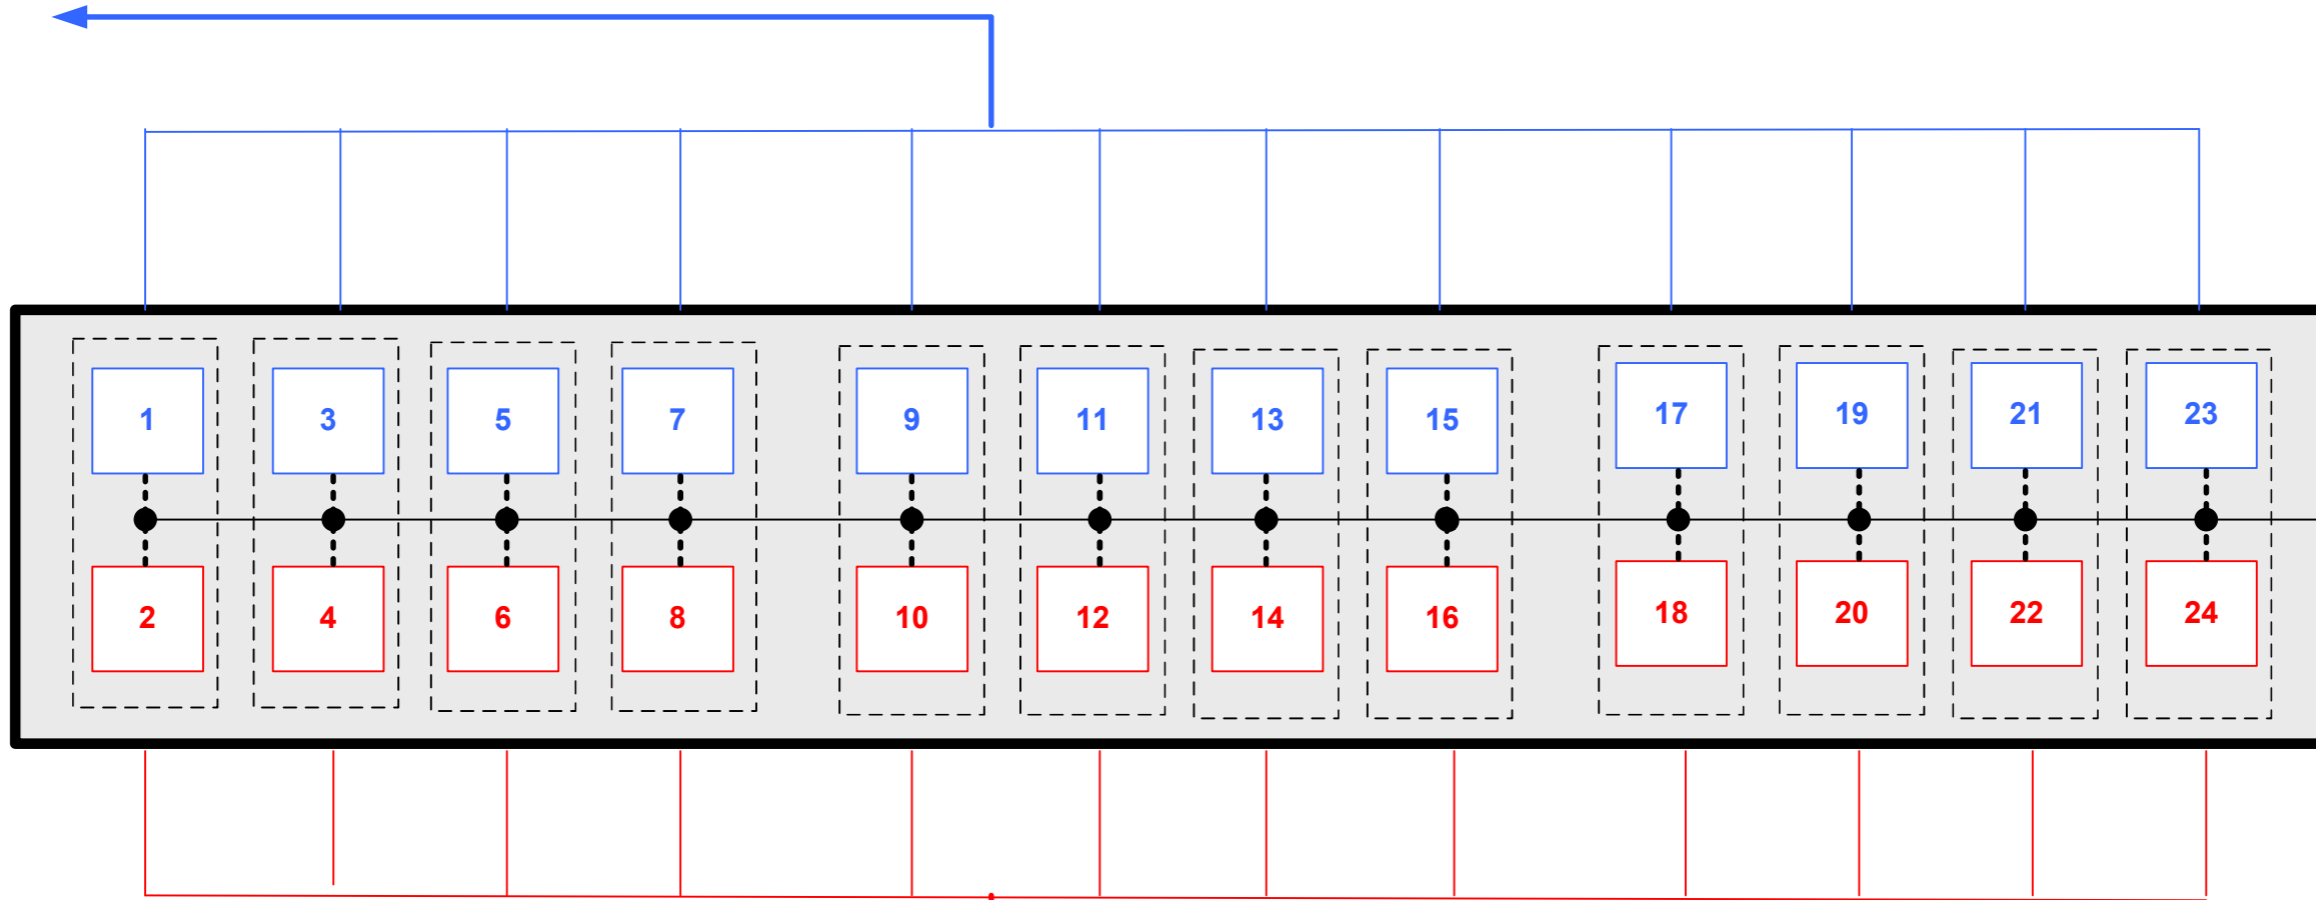

Patch Panel UP0 parallel

INPUT
from PABX

OUTPUT
to devices

OUTPUT
Recorder VC-MDx

			Customer	Project Patch Panel UP0 parallel	Project Name: VoiceCollect
00001	15.05.20	PE			
Rev.No.	Date	Name			
Release of production / Modification					