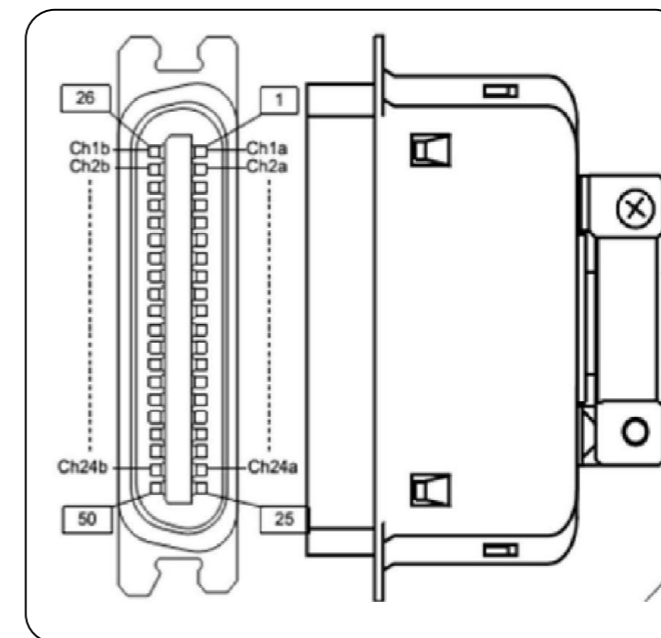

Patch Panel UP0 parallel

INPUT
from PABX

OUTPUT
to devices

OUTPUT
Recorder VC-MDx

			Customer	Project Patch Panel UP0 parallel	Project Name: VoiceCollect
00001	15.05.20	PE			
Rev.No.	Date	Name			
Release of production / Modification					