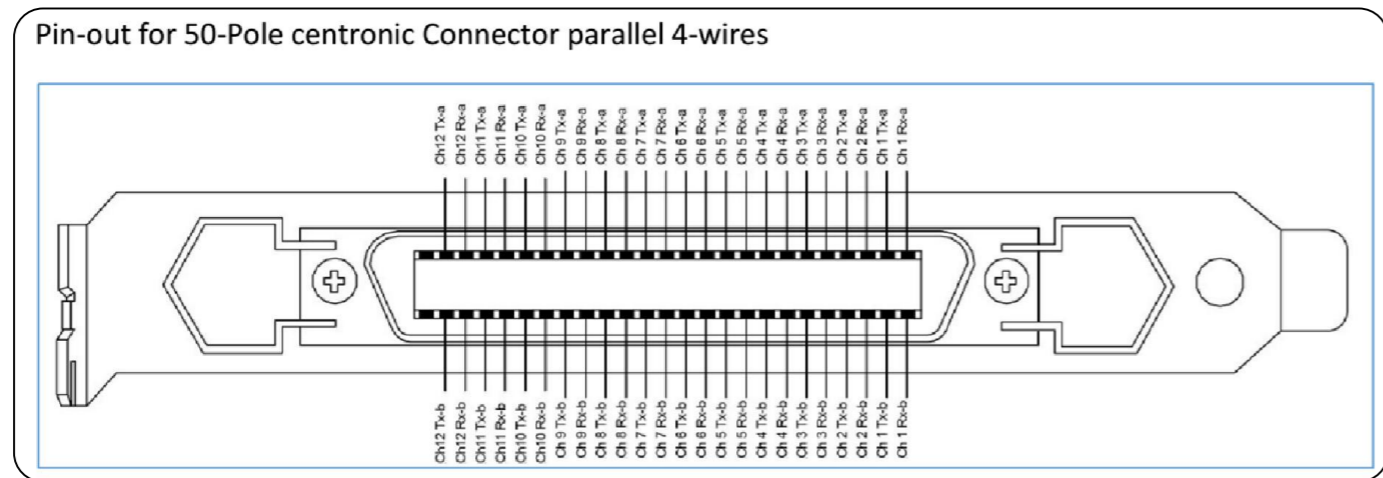

Patch Panel UP0 parallel

INPUT
from PABX

OUTPUT
to devices

OUTPUT
Recorder VC-MDx

			Customer	Project Patch Panel UP0 parallel	Project Name: VoiceCollect
00001	15.05.20	PE			
Rev.No.	Date	Name			
Release of production / Modification					