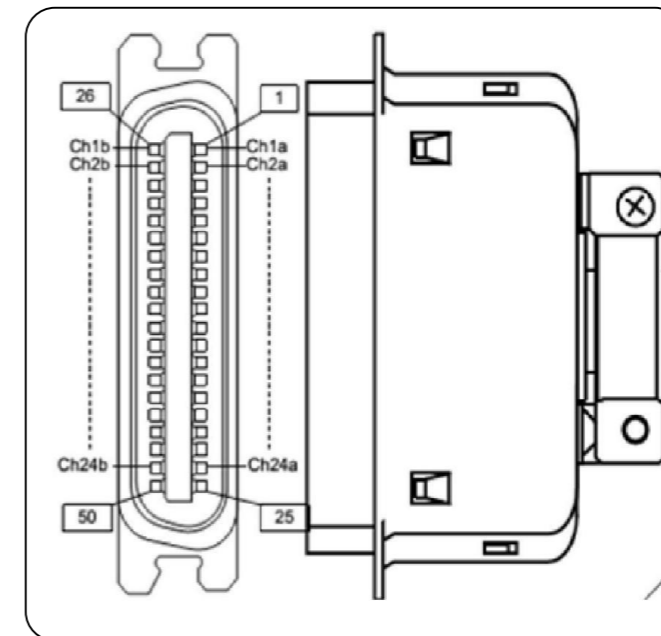

Patch Panel UP0 parallel

INPUT
from PABX

OUTPUT
to devices

OUTPUT
Recorder VC-MDx

Phone Line Connector (parallel 2-wires)

Pin-out for 50-Pole centronic Connector parallel 2-wires

			Customer	
00001	15.05.20	PE	Project	
Rev.No.	Date	Name	Patch Panel 24 Pin UP0 parallel / 2 wire	
Release of production / Modification			Project Name:	