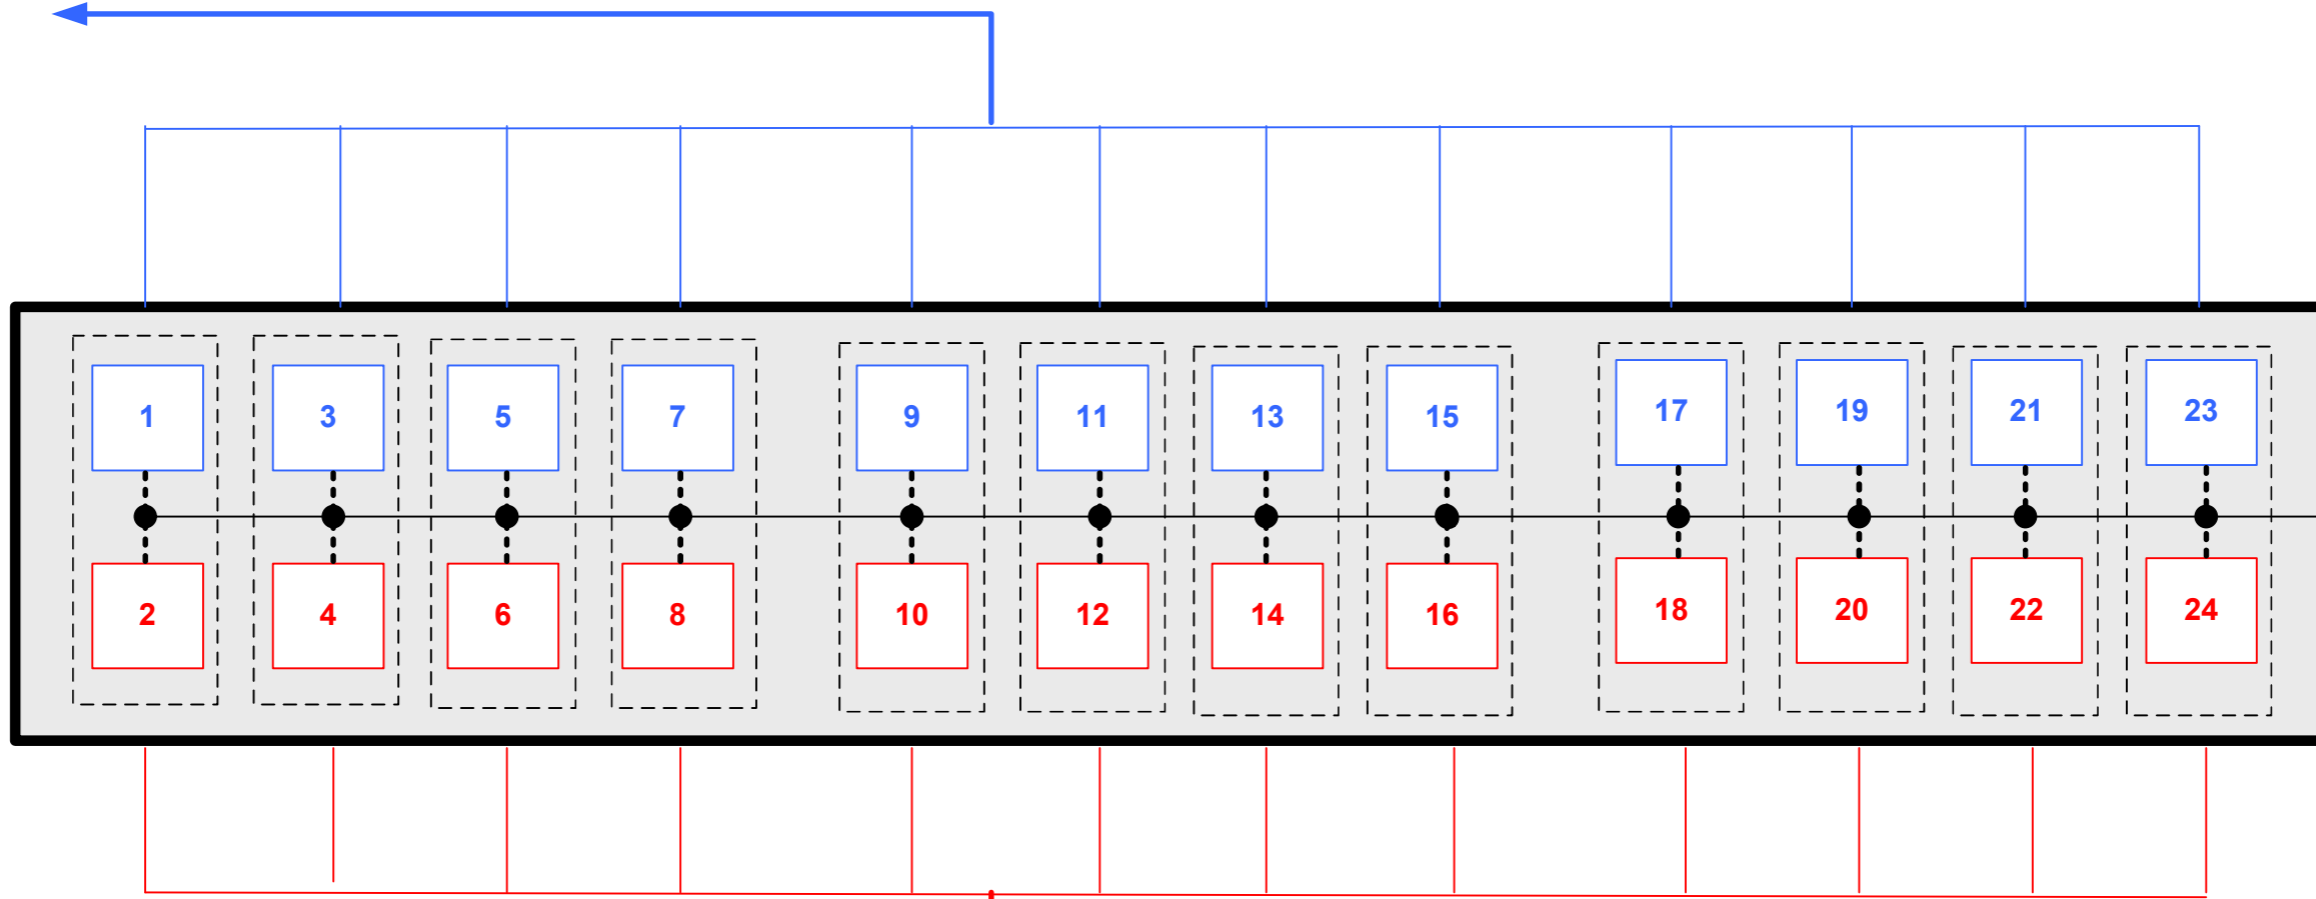

Patch Panel UP0 parallel

INPUT
from PABX

OUTPUT
to devices

OUTPUT
Recorder VC-MDx

Phone Line Connector (parallel 2-wires)

Pin-out for 50-Pole centronic Connector parallel 2-wires

			Customer	
00001	15.05.20	PE	Project	
Rev.No.	Date	Name	Patch Panel 24 Pin UP0 parallel / 2 wire	
Release of production / Modification			Project Name:	