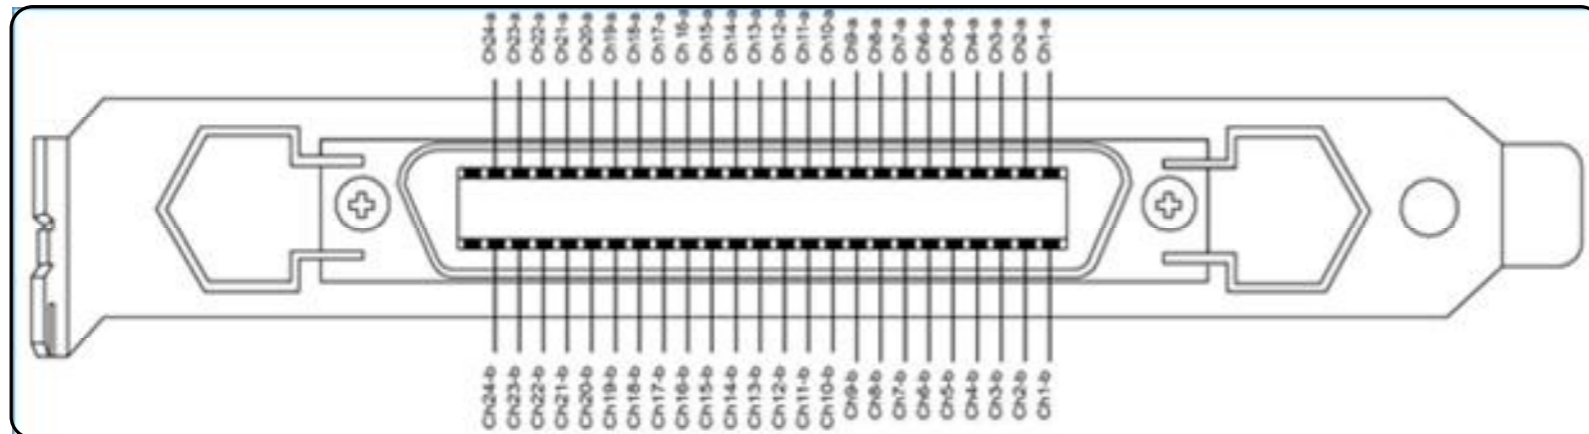

Patch Panel UP0 parallel

INPUT
from PABX

OUTPUT
to devices

OUTPUT
Recorder VC-MDx

Phone Line Connector (parallel 2-wires)

Pin-out for 50-Pole centronic Connector parallel 2-wires

			Customer	
00001	15.05.20	PE	Project	
Rev.No.	Date	Name	Patch Panel 24 Pin UP0 parallel / 2 wire	
Release of production / Modification			Project Name:	