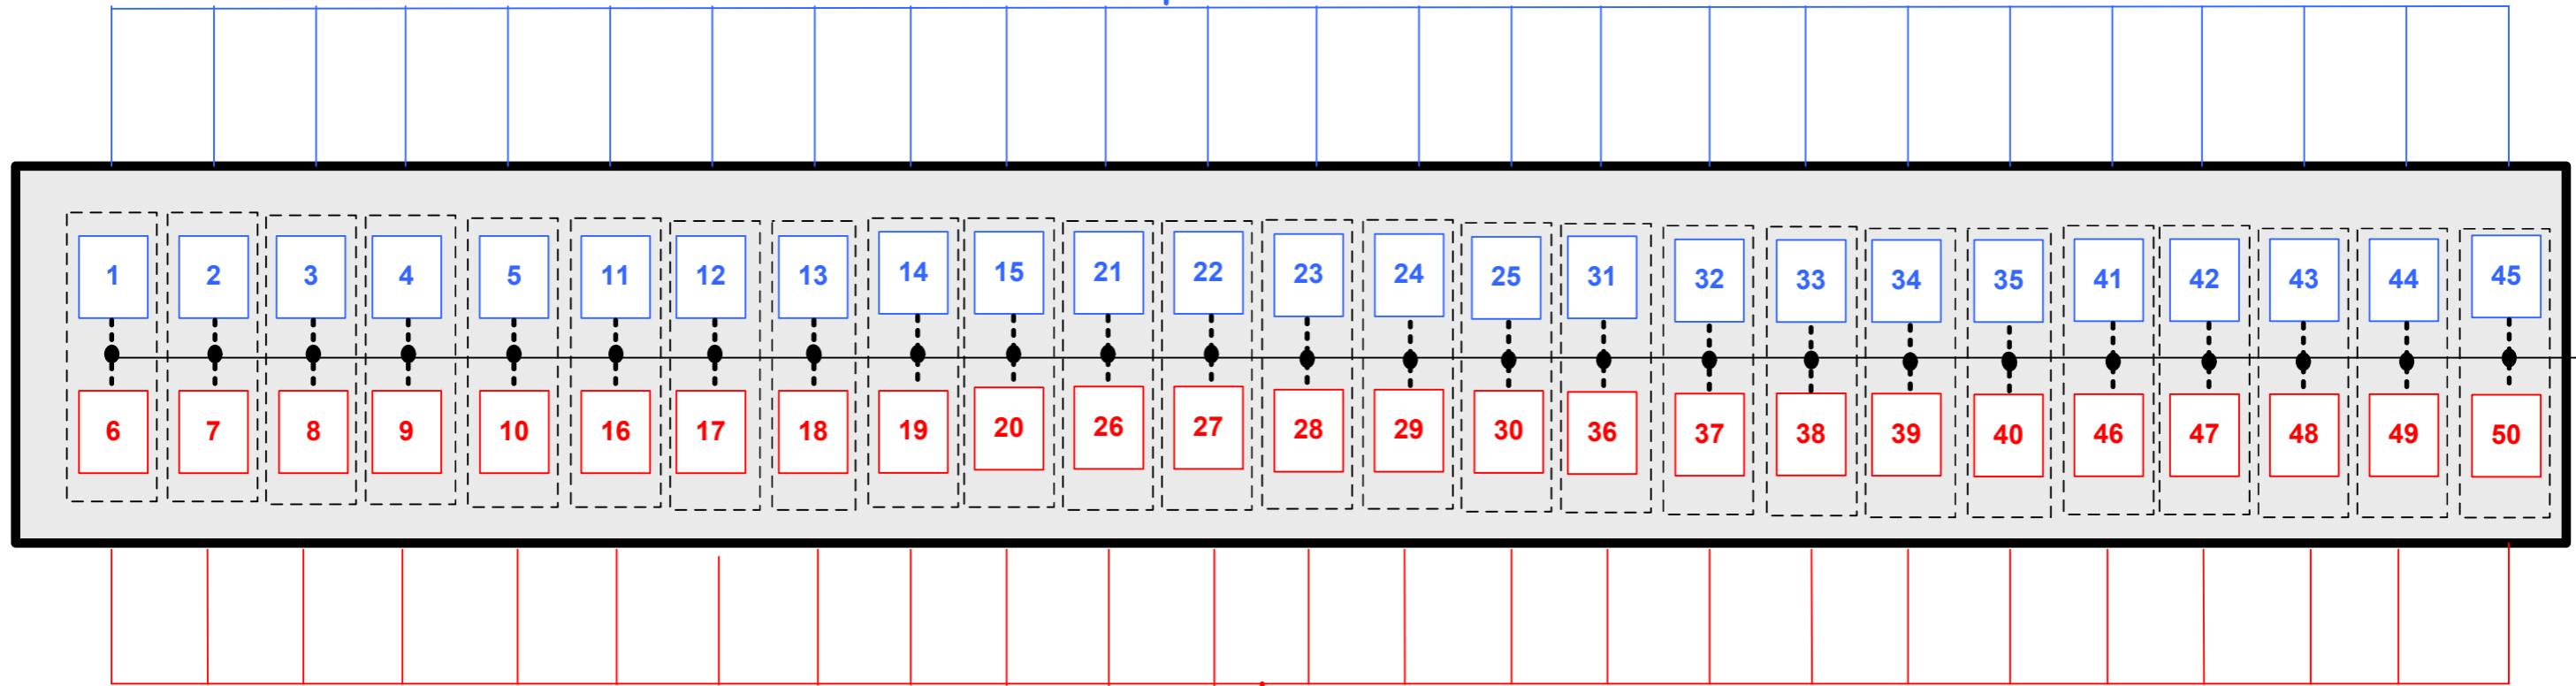

Patch Panel UP0 parallel

INPUT
from PABX

OUTPUT
to devices

OUTPUT
Recorder VC-MDx

Phone Line Connector (parallel 2-wires)

Pin-out for 50-Pole centronic Connector parallel 2-wires

| | | | | |
|--------------------------------------|----------|------|---|---|
| 00001 | 16.06.20 | PE | Customer |  |
| Rev.No. | Date | Name | Project | |
| Release of production / Modification | | | Patch Panel 50 Pin UP0 parallel / 2 wire | |
| | | | | Project Name: |