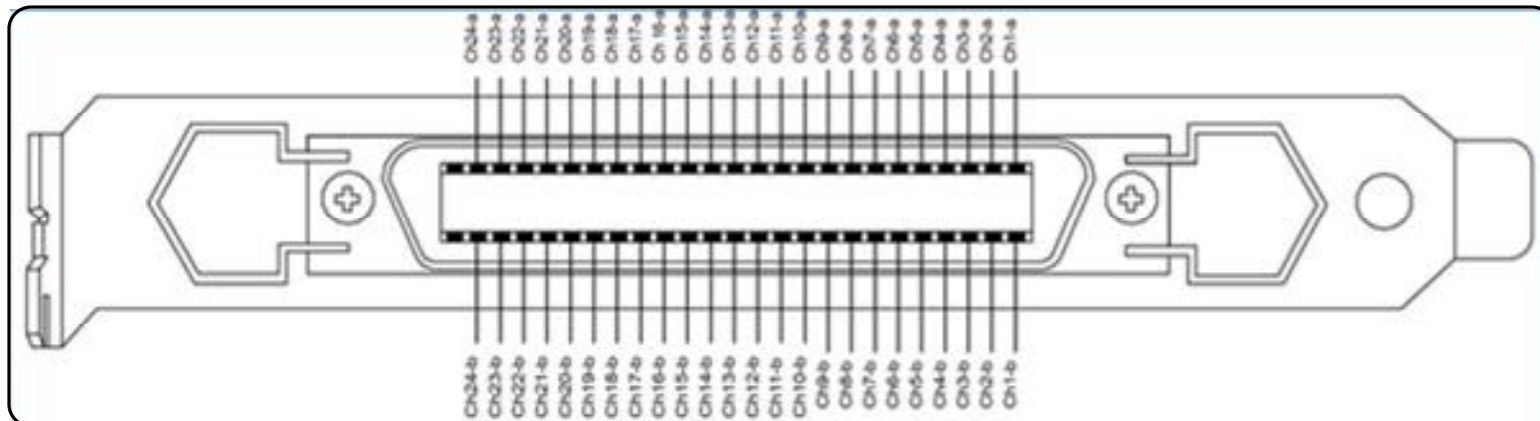

Patch Panel UP0 parallel

INPUT
from PABX

OUTPUT
to devices

OUTPUT
Recorder VC-MDx

Phone Line Connector (parallel 2-wires)

Pin-out for 50-Pole centronic Connector parallel 2-wires

| | | | | |
|--------------------------------------|----------|------|---|---|
| 00001 | 16.06.20 | PE | Customer |  |
| Rev.No. | Date | Name | Project | |
| Release of production / Modification | | | Patch Panel 50 Pin UP0 parallel / 2 wire | |
| | | | | Project Name: |