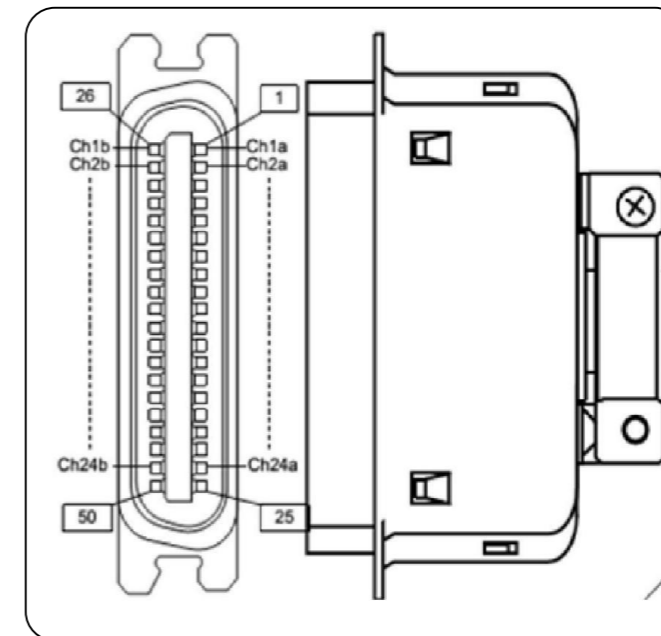

Patch Panel UP0 parallel

INPUT
from PABX

OUTPUT
to devices

OUTPUT
Recorder VC-MDx

Phone Line Connector (parallel 2-wires)

Pin-out for 50-Pole centronic Connector parallel 2-wires

| | | | | |
|--------------------------------------|----------|------|---|---|
| 00001 | 16.06.20 | PE | Customer |  |
| Rev.No. | Date | Name | Project | |
| Release of production / Modification | | | Patch Panel 50 Pin UP0 parallel / 2 wire | |
| | | | | Project Name: |