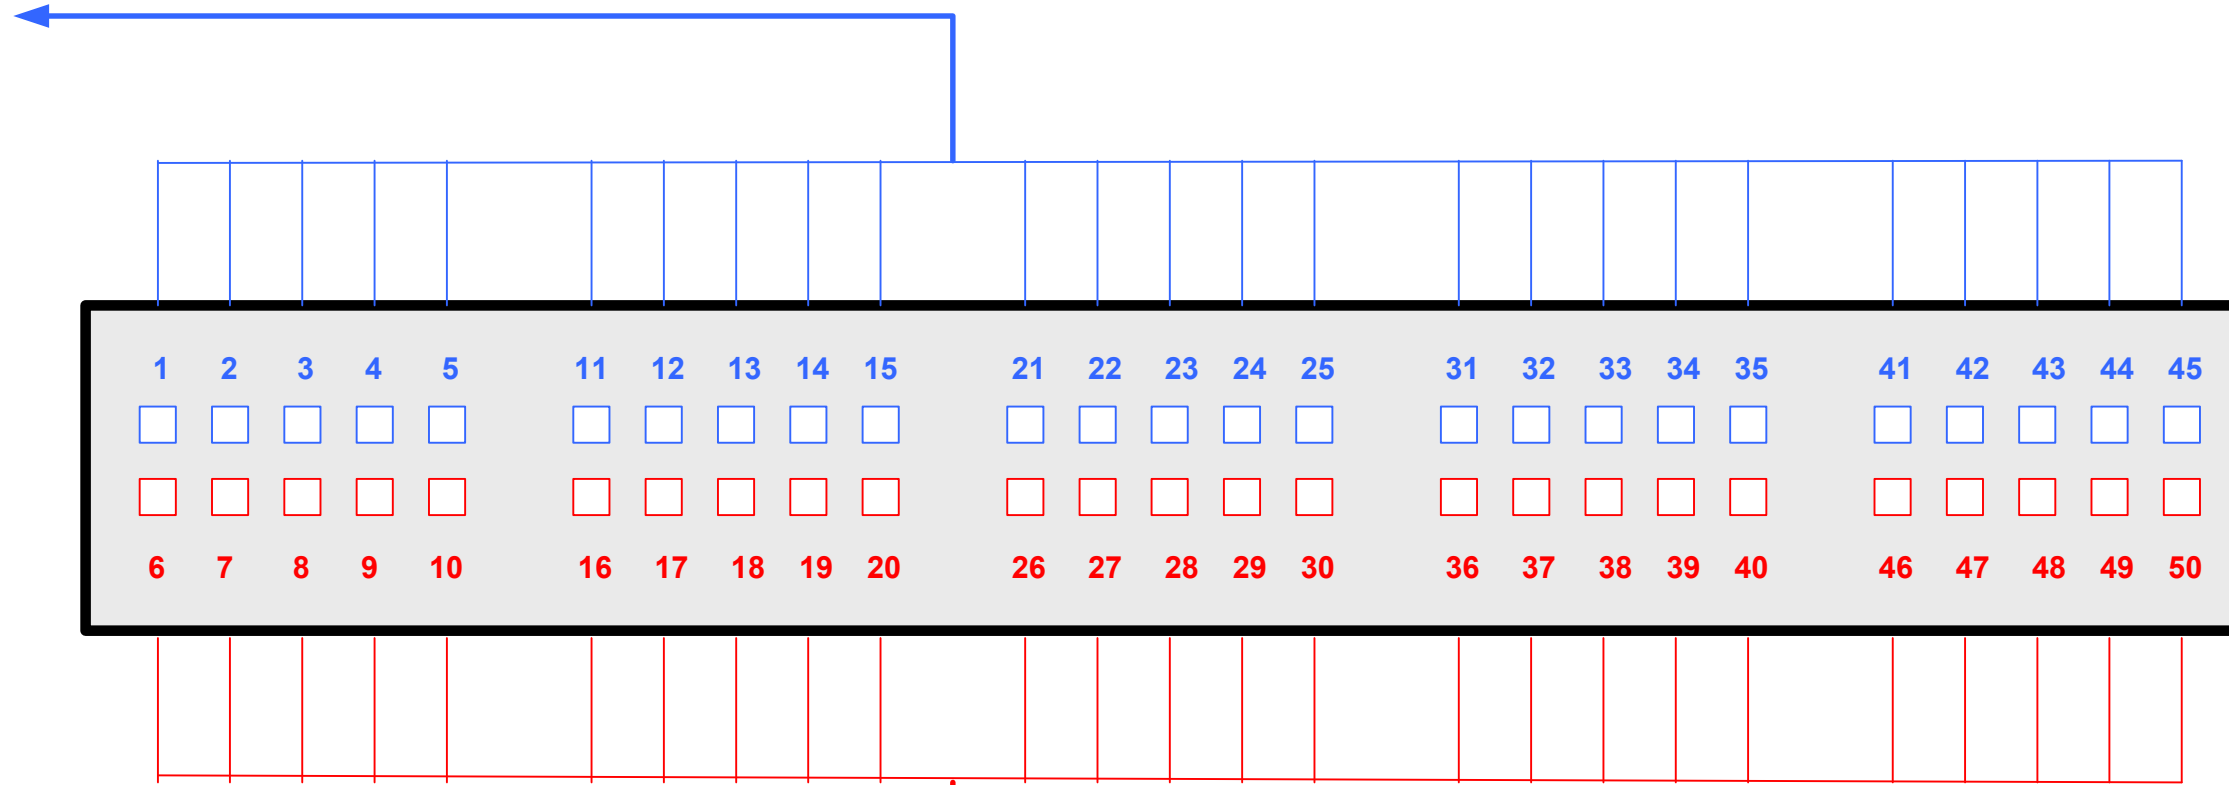

Patch Panel for UP0 4 wire connection

INPUT
from PABX

OUTPUT
to devices

OUTPUT
Recorder VC-MDx

			Customer	VoiceCollect
00001	28.08.2019	PE	Project	
Rev.No.	Date	Name	Patch Panel UP0 4 wire	
Release of production / Modification			Project Name:	