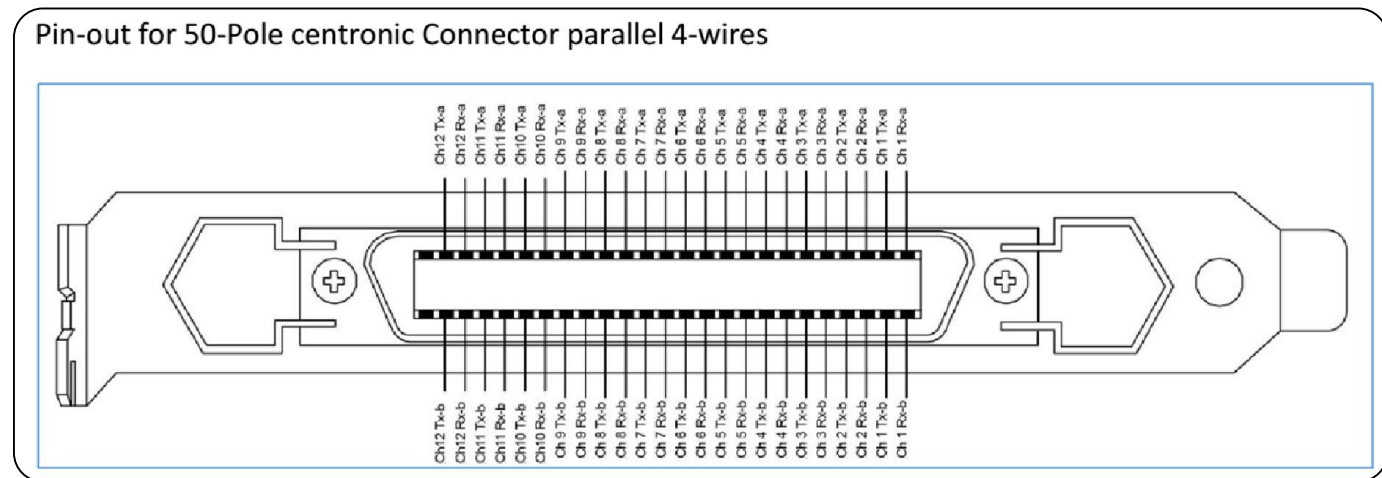

Patch Panel for UP0 4 wire connection

INPUT
from PABX

OUTPUT
to devices

OUTPUT
Recorder VC-MDx

			Customer	VoiceCollect
00001	28.08.2019	PE	Project	
Rev.No.	Date	Name	Patch Panel UP0 4 wire	
Release of production / Modification			Project Name:	