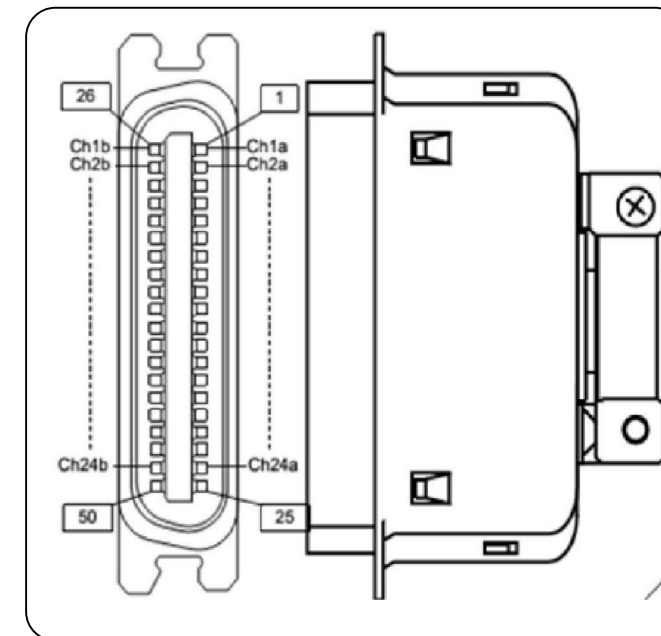

Patch Panel for UP0 4 wire connection

INPUT
from PABX

OUTPUT
to devices

OUTPUT
Recorder VC-MDx

			Customer	VoiceCollect
00001	28.08.2019	PE	Project	
Rev.No.	Date	Name	Patch Panel UP0 4 wire	
Release of production / Modification			Project Name:	