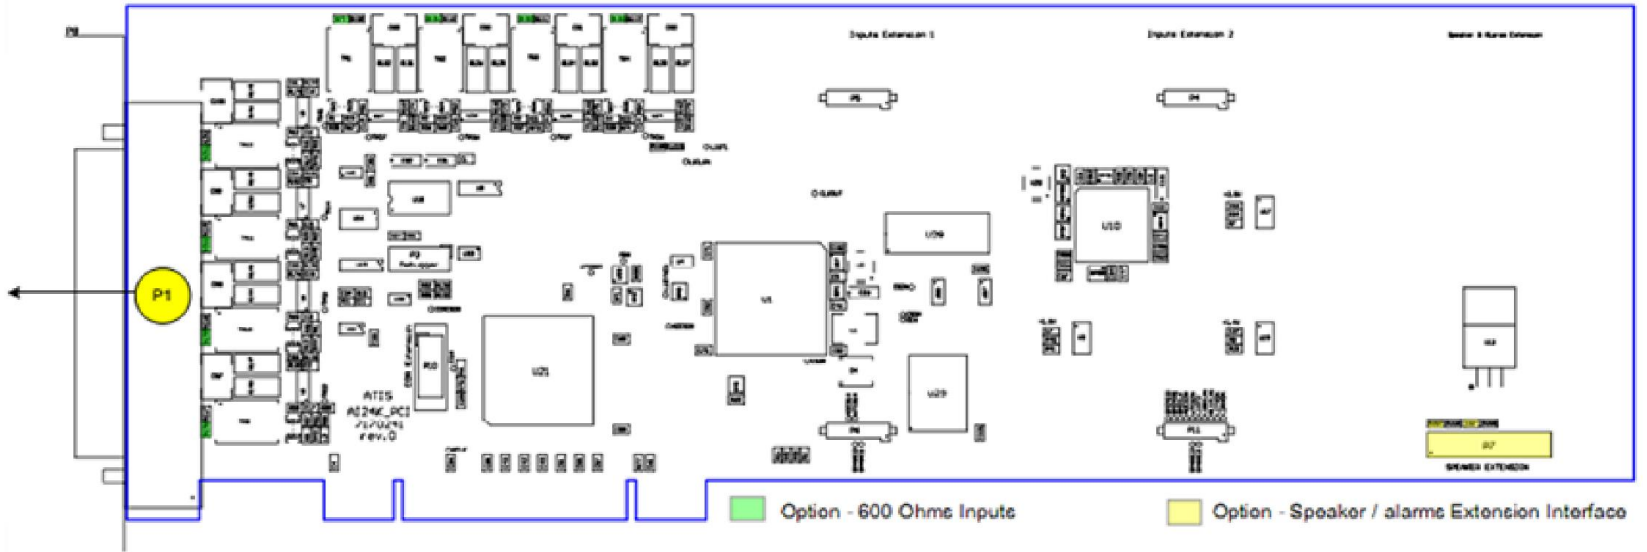

**Phone line connector**  
Pin-Out for 50poles centronic connector

**Part number**

- 5000L44 - 24 Analogue Channels
- 5000L51 - 4 Analogue Channels
- 5000L52 - 8 Analogue Channels
- 5000L53 - 12 Analogue Channels
- 5000L54 - 16 Analogue Channels